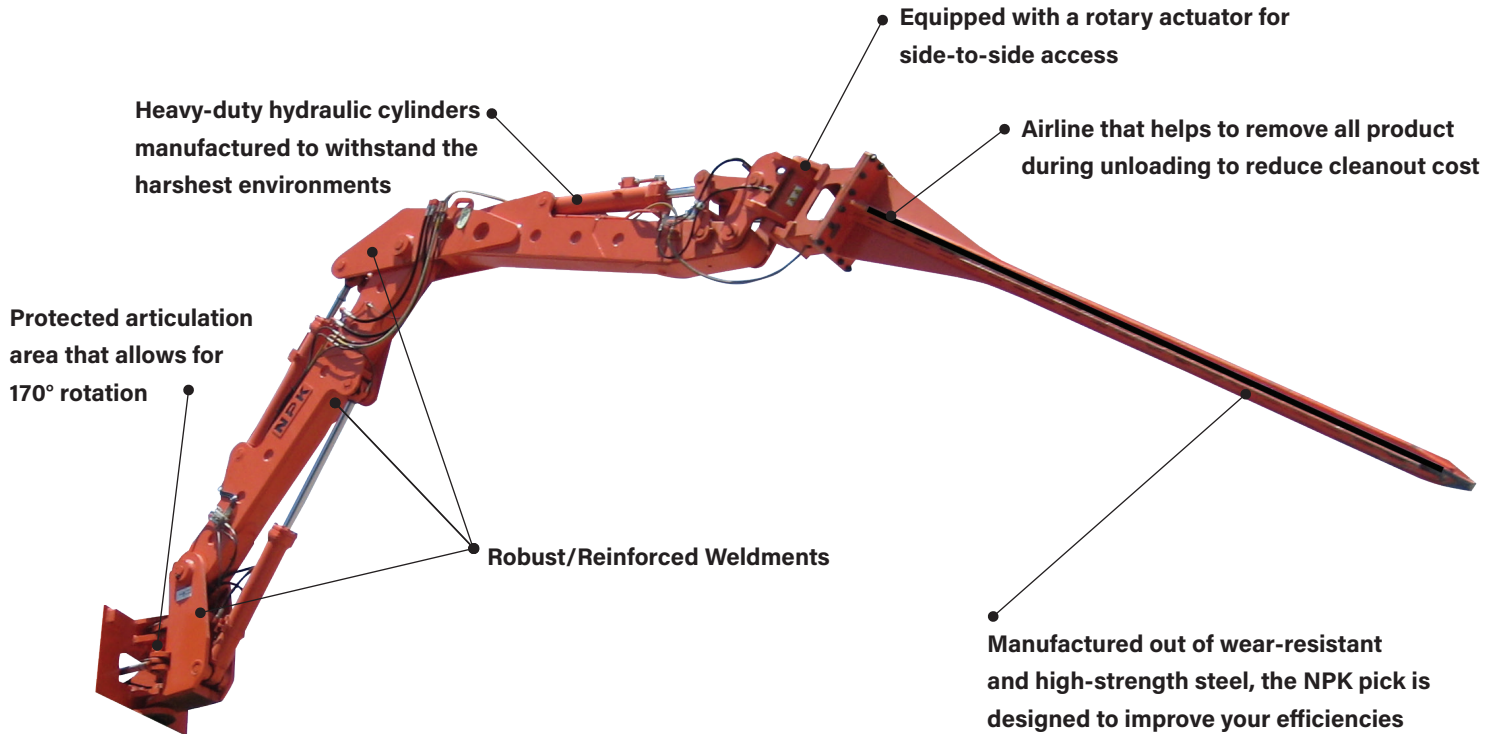

Hard Car Unloaders

Greatly Reduces Unloading Time with Increased Volume and Capacity

The NPK Hard Car Unloader is engineered and manufactured to increase efficiency and safety while unloading railcars. During transportation, material settles and becomes difficult to unload although when an Unloader is added to the site, unloading productivity increases.

Designed and built for reliability

Each product sold by NPK is subject to an express written warranty. NPK makes no other warranty, express or implied, including any warranty of merchantability or fitness for any particular purpose. NPK is not liable for any incidental or consequential damages.

Scan for more information on Hard Car Unloaders

NPK Construction Equipment, Inc.

7550 Independence Drive
Walton Hills, OH 44146-5541
Phone (440) 232-7900