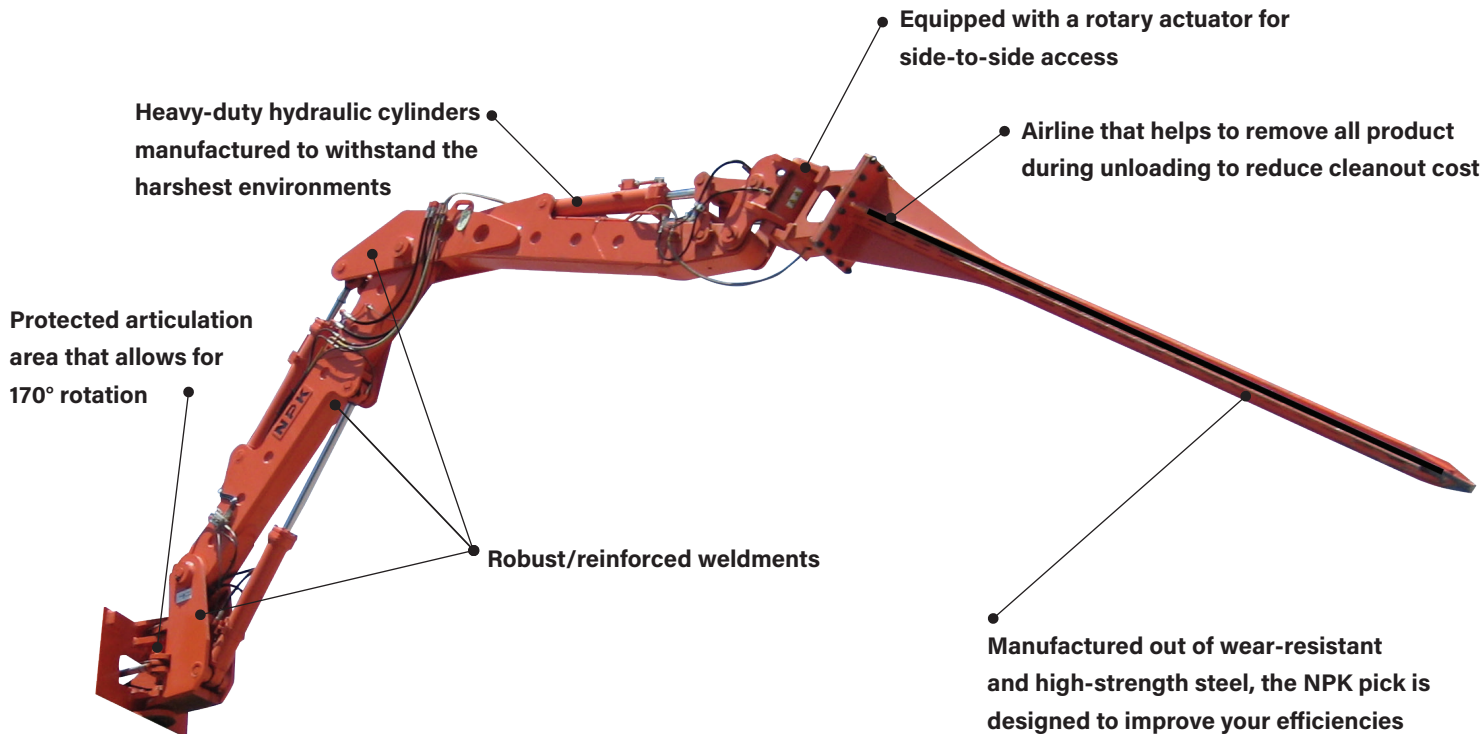

Hard Car Unloaders

Greatly Reduces Unloading Time with Increased Volume and Capacity

The NPK Hard Car Unloader is engineered and manufactured to increase efficiency and safety while unloading railcars. During transportation, material settles and becomes difficult to unload, although when an Unloader is added to the site, unloading productivity increases.

Designed and built for reliability

Each product sold by NPK is subject to an express written warranty. NPK makes no other warranty, express or implied, including any warranty of merchantability or fitness for any particular purpose. NPK is not liable for any incidental or consequential damages.

Scan for more information on Hard Car Unloaders

NPK Construction Equipment, Inc.

7550 Independence Drive
Walton Hills, OH 44146-5541
Phone (440) 232-7900